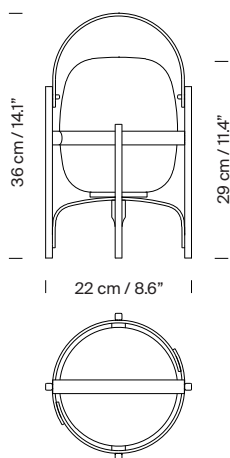

Cestita Batería

Miguel Milá. 2017
Table Lamps

Regulations:

European version
UNE-EN 60598
UNE-EN 55015
UNE-EN 60529

Maintenance:

Clean with a smooth cloth. Do not use ammonia, solvents or abrasive cleaning products.
To prevent degradation of the lamp, it should not be left outdoors permanently.

Others:

The lamp is delivered in one package.
The assembly instructions are delivered with the product.

Model: