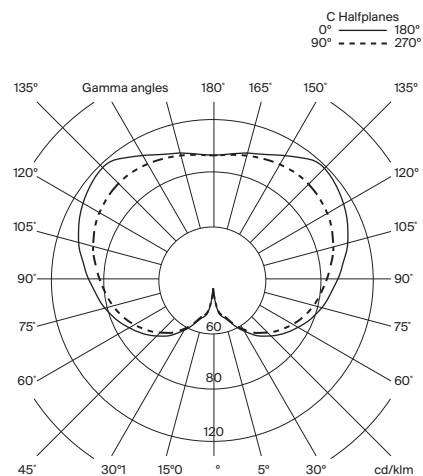

Cestita Batería

Miguel Milá. 2017
Table Lamps

With this version, the lamp's features are enhanced with the help of technology. Keeping with the family's warmth and spirit, it features an opal glass shade supported by a beautiful cherry wooden structure.

Cestita Batería is a lantern that creates a beautiful ambience anywhere; depicting Chinese shadows in the garden, or emanating light from any corner.

General description:

Cherry wood structure. White opal glass or white opal polyethylene lampshade.

Lithium battery.

Switch incorporated into the luminaire with 3 intensity levels.

Range: 5h on high power / 12h on medium power / 24h on minimum power.

Includes charger.

Battery charging time: 6.5h

Approximate weight (unpacked):

1,3 kg / 2.8 lb

Technical information:

European version: Light source included (dimmable)

American version: Recommended dimmable light source (not included)

LED Module

Rated input wattage: 2,5 W

Operating voltage: 2,9 VDC

CCT: 2.700 K

CRI: 90

Lifetime: 40.000 h

Luminous flux: 313 lm

Built-in dimmable LED.

3 light output intensities.

Lamp suitable only for indoor use.

Always use this light source.

Input voltage: 100 ~ 240 Vac.

(50 Hz / 60 Hz). According to destination.